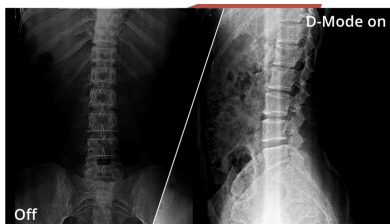

D-Mode

Professional monitor with grayscale precision for X-rays. D-Mode simulates the DICOM Part 14 standard, delivering stable and consistent grayscale performance. This ensures medical images like X-rays can be viewed with greater clarity and reliability in non-diagnostic settings such as training, consultation, or hospital administration.