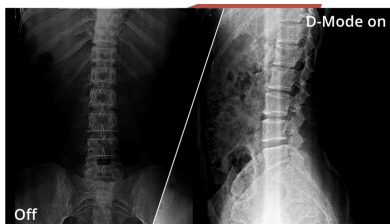

Features

100Hz Refresh Rate

Equip yourself with twice the frame rate of other monitors and say goodbye to image stuttering and blurry motion. With a 100Hz refresh rate every frame is rendered sharply and in smooth succession, so you can line up your shots accurately and appreciate high speed races in all their glory.

Height adjustable Stand

Raise or lower the screen to suit each individual's height and seating preferences. The easy-to-adjust stand ensures hours of comfort.

Anti-Blue light

AOC has created an innovative solution to protect against the damaging effects of blue light from computer screens. AOC's Anti-Blue Light technology is revolutionary in reducing the intensity and strength of blue light from computer screens while still maintaining true color and clarity.