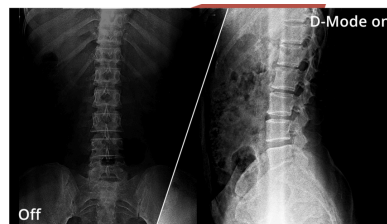

D-Mode

Professional monitor with grayscale precision for X-rays. D-Mode simulates the DICOM Part 14 standard, delivering stable and consistent grayscale performance. This ensures medical images like X-rays can be viewed with greater clarity and reliability in non-diagnostic settings such as training, consultation, or hospital administration.

5-Year Warranty

The included 5-year warranty provides long-term protection and dependable support, giving you added peace of mind throughout the life of your monitor. Designed for lasting reliability, it helps protect your investment, so you can work, create, and play with confidence for years to come.