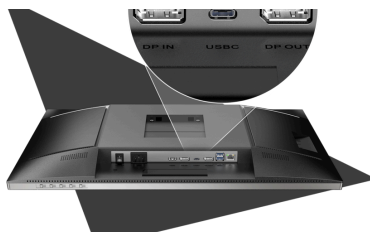

USB-C

ลดความซับซ้อนของการเชื่อมต่อด้วยสายเคเบิลเส้นเดียวเท่านั้น การเชื่อมต่อ USB-C มี DisplayPort Alternate Mode สำหรับถ่ายโอนสัญญาณวิดีโอความละเอียดสูงจากโน้ตบุ๊กไปยังจอภาพ ในขณะที่เดียวกันก็ชาร์จแบตเตอรี่ของโน้ตบุ๊กจากจอภาพด้วยการจ่ายไฟผ่าน USB นอกจากนี้ USB 3.1 ยังรับประกันการถ่ายโอนข้อมูลที่รวดเร็วปานสายฟ้า ดังนั้นแม้แต่การถ่ายโอนภาพยนตร์ 4K ก็สามารถทำได้ภายในเวลาไม่ถึงหนึ่งนาที