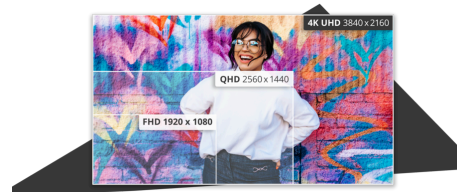

Precision-engineered for graphics excellence with hardware-calibrated precision (Delta E<2), calman ready calibration, and UHD Nano IPS display

The AOC Graphic Pro U32U3CV delivers outstanding color accuracy right out of the box, courtesy of its hardware calibration achieving Delta E<2 (sRGB). Easily adjust settings for peak performance with the Calman Ready feature. With a remarkable 98% coverage of the DCI P3, 100% of the sRGB and 100% of the Rec 709 color space, it's tailor-made for graphic and photo editing, offering superior quality compared to standard monitors. Its Delta E < 2 accuracy ensures precise color rendering that exceeds human eye perception. Enhanced with a UHD Nano IPS display, Vesa DisplayHDR 400, USB-C docking station, and sleek design, it stands out as the ultimate choice for professionals.

คุณสมบัติ

graphic pro

Graphic Pro

Bigger, brighter, and better monitor to unleash creativity. The AOC U3 Graphic Pro monitors convey stunning and accurate colors, sharp details, and smooth motion to meet the needs of creative professionals who work with high-quality visuals. Setting up, adjusting, and connecting with your devices is also easy.

Red Dot Winner 2023

The AOC U3 Graphic Pro Monitor won the category of product design. The Red Dot Award is among the most valued international competitions for product design, communication design, and design concepts.