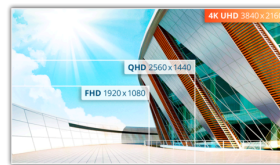

## Stunning picture standard and peak performance in a 31.5" UHD display

The U32P2 features a 3-sided frameless, flat, 31.5" VA panel with UHD resolution. Perfect for professionals, you can get the highest connectivity out of it thanks to its USB hub and two HDMI 2.0 ports.

### UHD (4K) Resolution

4K Ultra High-Definition (3840 x 2160) resolution delivers ultra-crisp picture quality and allows users to see more on the screen at one time. This provides more screen 'real estate' and shows more detail for sharper and more brilliant images. Whether working on the next beautiful photo, or design, or even just used for productivity, users will marvel at the true, crisp image that only a UHD display can provide.