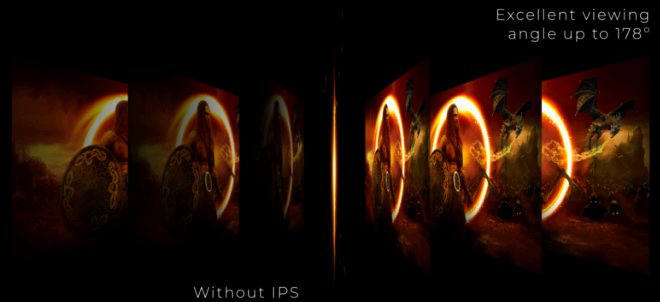

Without IPS