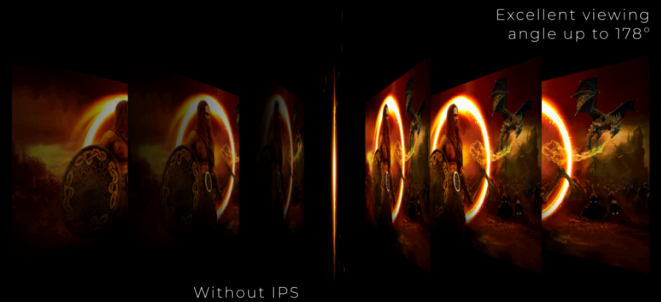

Expand your view with multiple monitor set-up. The narrow border and frameless design offer the minimal bezel distraction for the ultimate battle station.

UHD (4K) RESOLUTION

4K Ultra High-Definition (3840 x 2160) resolution delivers ultra-crisp picture quality and allows users to see more on the screen at one time. This provides more screen 'real estate' and shows more detail for sharper and more brilliant images. Whether working on the next beautiful photo, or design, or even just used for productivity, users will marvel at the true, crisp image that only a UHD display can provide.

IPS PANEL

IPS panel ensures an excellent viewing experience with lifelike yet brilliant and accurate colours. Colours look consistent no matter from which angle you look at the display

Without IPS

without FreeSync