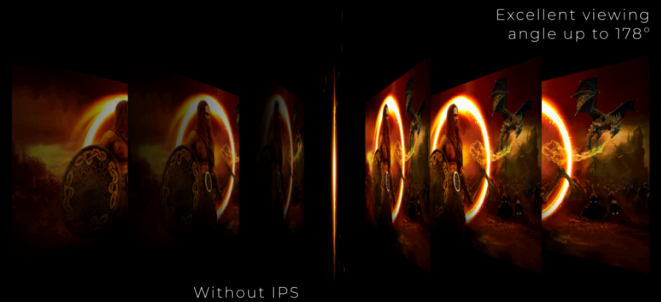

Expand your view with multiple monitor set-up. The narrow border and frameless design offer the minimal bezel distraction for the ultimate battle station.

UHD (4K) RESOLUTION

4K Ultra High-Definition (3840 x 2160) resolution delivers ultra-crisp picture quality and allows users to see more on the screen at one time. This provides more screen 'real estate' and shows more detail for sharper and more brilliant images. Whether working on the next beautiful photo, or design, or even just used for productivity, users will marvel at the true, crisp image that only a UHD display can provide.

IPS PANEL

IPS panel ensures an excellent viewing experience with lifelike yet brilliant and accurate colours. Colours look consistent no matter from which angle you look at the display

Freesync

The AMD FreeSync Technology ensures that the GPU's and monitor's refresh rates are synchronised, which provides a smooth, tear free gaming experience. You will appreciate the low input lag if you're looking for the best quality visuals in fast paced games.