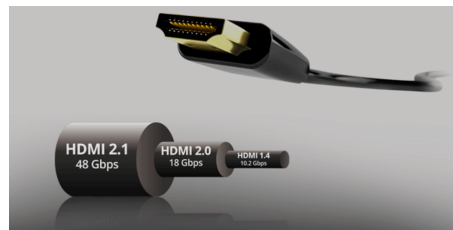

HDMI 2.1

The latest standard in HDMI technology further boosts higher refresh rates and resolution. This not only opens new doors for watching content, but also for gamers: HDMI 2.1 enables next generation consoles to reach their maximum performance.

USB-C Docking

Simplify the connections with one cable only. The USB-C connection provides DisplayPort Alternate Mode for transferring high-resolution video signals from a notebook to the monitor while simultaneously charging the notebook's battery from the monitor with USB power delivery.