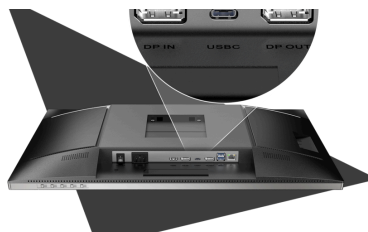

USB-C

ลดความซับซ้อนของการเชื่อมต่อด้วยสายเคเบิลเส้นเดียวเท่านั้น การเชื่อมต่อ USB-C มี DisplayPort Alternate Mode สำหรับถ่ายโอนสัญญาณวิดีโอความละเอียดสูงจากเน็ตบู๊ทไปยังจอภาพ ในขณะที่เดียวกันก็ชาร์จแบตเตอรี่ของเน็ตบู๊ทจากจอภาพด้วยการชาร์จไฟผ่าน USB นอกจากนี้ USB 3.1 ยังรับประกันการถ่ายโอนข้อมูลที่รวดเร็วผ่านสายพาวเวอร์ ดังนั้นแม้แต่การถ่ายโอนภาพยนตร์ 4K ก็สามารถทำได้ภายในเวลาไม่ถึงหนึ่งนาที