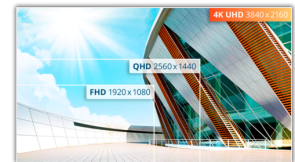

27" productivity-focused monitor with 4K UHD resolution, USB-C with PD and Adaptive Sync

The U27P2CA is the perfect match for professionals and businesses who seek enhanced productivity and rich connectivity. It sports USB-C with 65W Power Delivery, 4 USB 3.2 and a 27" IPS panel with wide viewing angles and 4K UHD resolution. This monitor is also gaming ready with Adaptive Sync that ensures effortlessly smooth action

UHD (4K) Resolution

With a 4K UHD resolution of 3840 x 2160 pixels – four times the resolution of a Full HD display – the monitor boasts a pixel density that delivers brilliantly sharp images with the finest details.