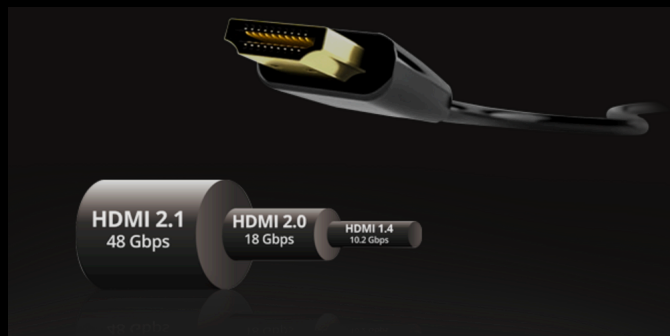

HDMI 2.1

The latest standard in HDMI technology further boosts higher refresh rates and resolution. This not only opens new doors for watching content, but also for gamers: HDMI 2.1 enables next generation consoles to reach their maximum performance.