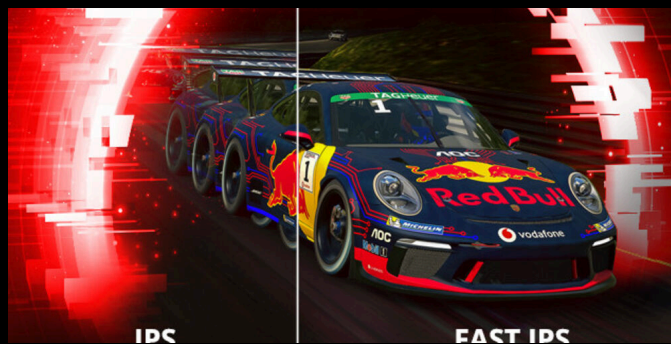

AGON
BY AOC

POWERED BY
U27G4XM/75

Unleash pro-level performance with the AOC U27G4XM—a 27" Mini-LED gaming monitor engineered for those who demand the best. With 1152 local dimming zones and Quantum Dot technology, it delivers stunning VESA DisplayHDR 1000 visuals, deep contrast, and ultra-vivid color for total battlefield clarity. The Fast IPS panel, Adaptive Sync, G-Sync Compatible, and lightning-fast 1ms GTG response time ensure fluid, razor-sharp gameplay—whether you're competing in immersive 4K at 160Hz or switching to 320Hz in Full HD for maximum speed. Ergonomic adjustments and eye comfort features like Flicker-Free and Low Blue Light keep you focused and fatigue-free. This isn't just a monitor—it's your strategic advantage. ...

Thanks to the implemented Mini-LED technology, this model combines the highest brightness, finest picture quality and best uniformity while still being slimmer than monitors with conventional LED, provides true darkness and smaller halos.