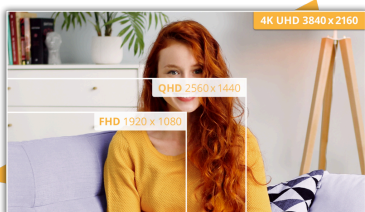

## 27-inch UHD monitor featuring extensive viewing experience for pure productivity

Boost your productivity to the fullest with the AOC U27B3A. This 27-inch UHD monitor boasts a smooth 60Hz refresh rate and a sleek three-sided frameless design, ensuring a comfortable viewing experience. Say goodbye to eye strain with its low blue light feature providing ample protection for your eyes. Plus, enjoy tear-free visuals thanks to Adaptive Sync technology, and feel yourself in stunningly clear graphics with HDR10 support. With the built-in 2-watt speaker you can have enhanced audio experience.

### Résolution UHD (4K)

Doté d'une résolution UDH 4K de 3840 x 2160 pixels - soit quatre fois la résolution d'un écran Full HD - le moniteur possède une densité de pixels qui produit des images magistralement nettes dans les détails les plus infimes.