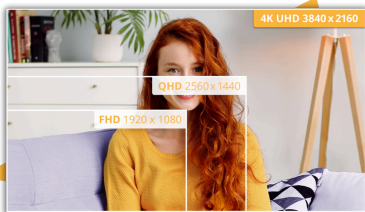

27-inch UHD monitor featuring extensive viewing experience for pure productivity

Boost your productivity to the fullest with the AOC U27B3A. This 27-inch UHD monitor boasts a smooth 60Hz refresh rate and a sleek three-sided frameless design, ensuring a comfortable viewing experience. Say goodbye to eye strain with its low blue light feature providing ample protection for your eyes. Plus, enjoy tear-free visuals thanks to Adaptive Sync technology, and feel yourself in stunningly clear graphics with HDR10 support. With the built-in 2-watt speaker you can have enhanced audio experience.

Features

UHD (4K) Resolution

With a 4K UHD resolution of 3840 x 2160 pixels – four times the resolution of a Full HD display – the monitor boasts a pixel density that delivers brilliantly sharp images with the finest details.

GENERAL	
Model Name	U27B3A
Brand	AOC
Channel	B2C
Product line	Basic-line
Design family	B3
Launch date (ETA)	6/20/2024
EAN	4038986181495
DISPLAY INFORMATION	
Screen size (inch)	27,0
Screen size (cm)	68,6
Flat / Curved	Flat
Display hardness	3H
Panel treatment	Antiglare (AG)
Pixels per Inch	163,18
Panel resolution	3840x2160
Aspect ratio	16:9
Panel type	IPS
Backlight type	WLED
Max Refresh rate	60 Hz
Response time GtG	4 ms
Static contrast ratio	1000:1
Dynamic contrast ratio	20M:1
Viewing angle (CR10)	178/178
Display colours	1.073B (8bits+FRC)
Brightness in nits	350 cd/m ²
Local Dimming Zones	Global Dimming