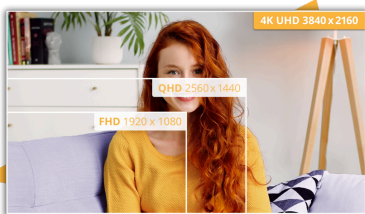

27-inch UHD monitor featuring extensive viewing experience for pure productivity

Boost your productivity to the fullest with the AOC U27B3A. This 27-inch UHD monitor boasts a smooth 60Hz refresh rate and a sleek three-sided frameless design, ensuring a comfortable viewing experience. Say goodbye to eye strain with its low blue light feature providing ample protection for your eyes. Plus, enjoy tear-free visuals thanks to Adaptive Sync technology, and feel yourself in stunningly clear graphics with HDR10 support. With the built-in 2-watt speaker you can have enhanced audio experience.

Features

UHD (4K) Resolution

4K Ultra High-Definition (3840 x 2160) resolution delivers ultra-crisp picture quality and allows users to see more on the screen at one time. This provides more screen 'real estate' and shows more detail for sharper and more brilliant images. Whether working on the next beautiful photo, or design, or even just used for productivity, users will marvel at the true, crisp image that only a UHD display can provide.

GENERAL	
Model Name	U27B3A
Brand	AOC
Channel	B2C
Product line	Basic-line
Design family	B3
Launch date (ETA)	6/20/2024
EAN	4038986181495
DISPLAY INFORMATION	
Screen size (inch)	27,0
Screen size (cm)	68,6
Flat / Curved	Flat
Display hardness	3H
Panel treatment	Antiglare (AG)
Pixels per Inch	163,18
Panel resolution	3840x2160
Aspect ratio	16:9
Panel type	IPS
Backlight type	WLED
Max Refresh rate	60 Hz
Response time GtG	4 ms
Static contrast ratio	1000:1
Dynamic contrast ratio	20M:1
Viewing angle (CR10)	178/178
Display colours	1.073B (8bits+FRC)
Brightness in nits	350 cd/m ²
Local Dimming Zones	Global Dimming