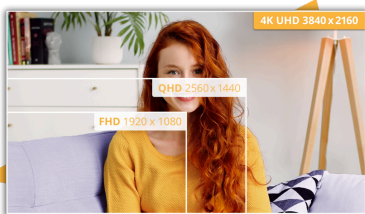

## 27-inch UHD monitor featuring extensive viewing experience for pure productivity

Boost your productivity to the fullest with the AOC U27B3A. This 27-inch UHD monitor boasts a smooth 60Hz refresh rate and a sleek three-sided frameless design, ensuring a comfortable viewing experience. Say goodbye to eye strain with its low blue light feature providing ample protection for your eyes. Plus, enjoy tear-free visuals thanks to Adaptive Sync technology, and feel yourself in stunningly clear graphics with HDR10 support. With the built-in 2-watt speaker you can have enhanced audio experience.

### UHD (4K) Resolution

4K Ultra High-Definition (3840 x 2160) resolution delivers ultra-crisp picture quality and allows users to see more on the screen at one time. This provides more screen 'real estate' and shows more detail for sharper and more brilliant images. Whether working on the next beautiful photo, or design, or even just used for productivity, users will marvel at the true, crisp image that only a UHD display can provide.