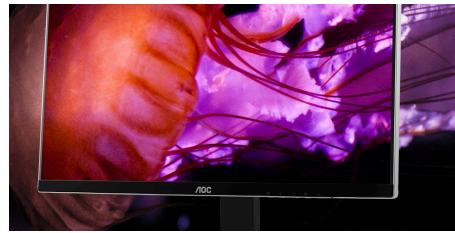

Expand your productivity with 4K UHD

This 27" 4K IPS display offers highly detailed images and accurate colours (100 % sRGB) from every angle. Its ergonomic and input options (incl. DisplayPort) are first class as well.

Features

UHD (4K) Resolution

4K Ultra High-Definition (3840 x 2160) resolution delivers ultra-crisp picture quality and allows users to see more on the screen at one time. This provides more screen 'real estate' and shows more detail for sharper and more brilliant images. Whether working on the next beautiful photo, or design, or even just used for productivity, users will marvel at the true, crisp image that only a UHD display can provide.

WIDE COLOR GAMUT

When you are enjoying photos, videos or games, we want your screen content to look as lifelike as possible. That is why this display comes with Wide Colour Gamut technology, which means that it is able to display a lot more colours than conventional monitors. This is achieved through a special hardware solution, not through mere software adjustments. The result: true-to-life images with fine details that become visible thanks to the broader colour palette.

IPS Panel

IPS panel ensures an excellent viewing experience with lifelike yet brilliant and accurate colours. Colours look consistent no matter from which angle you look at the display

Height adjustable Stand