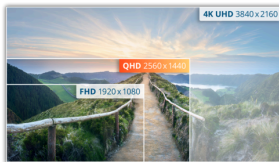

31.5" IPS monitor ensuring a great picture quality with QHD resolution

In an extremely clean design, the Q32V4 boasts a flat 31.5" IPS display with QHD resolution. This model offers the full package with Adaptive Sync, 75Hz refresh rate, Low Blue Light and Flicker-Free.

Features

QHD Resolution

With 2560 x 1440 resolution, Quad HD (QHD) offers superior picture quality and sharp imagery that reveals the finest details. The widescreen 16:9 aspect ratio provides plenty of space to spread out and work, plus allows you to enjoy games or movies in their original size.