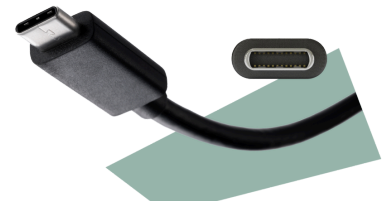

Maximize productivity with the Q27P4CV 27" QHD monitor

The Q27P4CV offers a 27" QHD display with a 120Hz refresh rate and Hardware Anti-Blue Light for clear, comfortable viewing. Featuring an integrated docking solution with 96W Power Delivery, a pop-out USB hub, and versatile connectivity, it's the perfect monitor to streamline your workspace and enhance efficiency.

Features

Pop-out USB Hub

Conveniently connect with the pop-out USB 3.2 hub, featuring four ports (including a USB-C) for fast data transfer and device charging. The sleek, retractable design keeps your workspace clean and organized.

USB-C Docking

Simplify the connections with one cable only. The USB-C connection provides DisplayPort Alternate Mode for transferring high-resolution video signals from a notebook to the monitor while simultaneously charging the notebook's battery from the monitor with USB power delivery.

CABINET INFORMATION	
Bezel Colour (front)	Black
Cabinet colour (backside)	Black
Cabinet finishing (backside)	Texture
Removable stand	Yes
Speaker power	2 W x 2
Built-in speakers fire direction	Down fire
Kensington Lock	Yes
Vesa wallmount	100x100