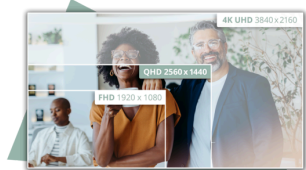

### QHD Resolution

With 2560 x 1440 resolution, Quad HD (QHD) offers superior picture quality and sharp imagery that reveals the finest details. The widescreen 16:9 aspect ratio provides plenty of space to spread out and work, plus allows you to enjoy games or movies in their original size.