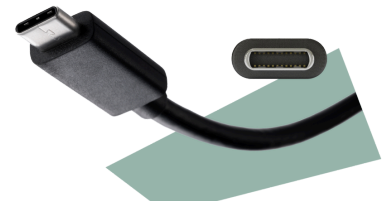

## Maximize productivity with the Q27P4CV 27" QHD monitor

The Q27P4CV offers a 27" QHD display with a 120Hz refresh rate and Hardware Anti-Blue Light for clear, comfortable viewing. Featuring an integrated docking solution with 96W Power Delivery, a pop-out USB hub, and versatile connectivity, it's the perfect monitor to streamline your workspace and enhance efficiency.

### Pop-out USB Hub

Conveniently connect with the pop-out USB 3.2 hub, featuring four ports (including a USB-C) for fast data transfer and device charging. The sleek, retractable design keeps your workspace clean and organized.

### USB-C Docking

Simplify the connections with one cable only. The USB-C connection provides DisplayPort Alternate Mode for transferring high-resolution video signals from a notebook to the monitor while simultaneously charging the notebook's battery from the monitor with USB power delivery.

CABINET INFORMATION	
Bezel Colour (front)	Black
Cabinet colour (backside)	Black
Cabinet finishing (backside)	Texture
Removable stand	Yes
Speaker power	2 W x 2
Built-in speakers fire direction	Down fire
Kensington Lock	Yes
Vesa wallmount	100x100