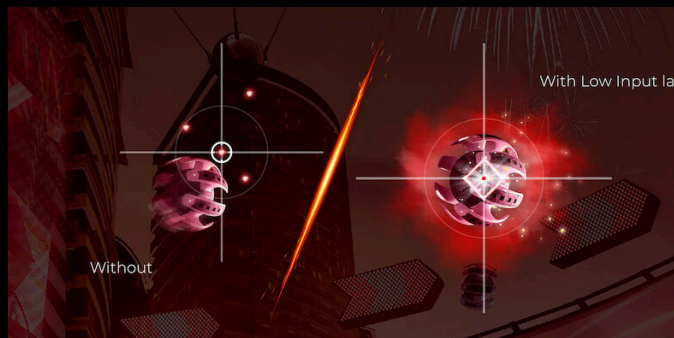

BUILT FOR THE
COMPETITIVE ELITE.

POWERED BY
Q27GAZD

Experience true next-gen performance on a 27" QD-OLED display with 2560×1440 resolution, lightning-fast 240Hz refresh rate and 0.03ms response time. With 99% DCI-P3 color, NVIDIA G-Sync Compatible support and precision gaming tools, it delivers stunning contrast, fluid motion and competitive accuracy.

LOW INPUT LAG

Unleash your reflexes by switching to the AOC Low Input Lag mode. Forget graphical frills: this mode rewires the monitor in favour of raw response time, giving the ultimate edge in hair trigger stand offs.