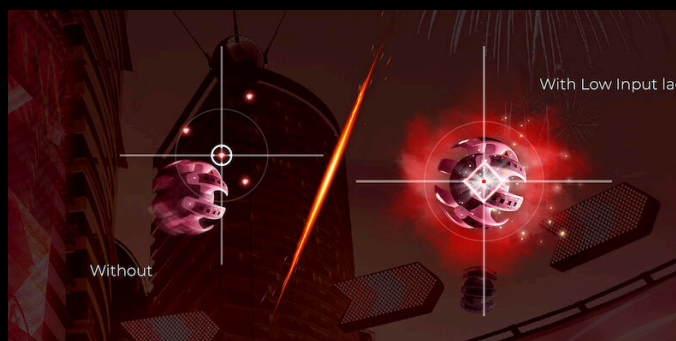

BUILT FOR THE
COMPETITIVE ELITE.

POWERED BY
Q27GAZD

Experience true next-gen performance on a 27" QD-OLED display with 2560x1440 resolution, lightning-fast 240Hz refresh rate and 0.03ms response time. With 99% DCI-P3 color, NVIDIA G-Sync Compatible support and precision gaming tools, it delivers stunning contrast, fluid motion and competitive accuracy.

LOW INPUT LAG

Unleash your reflexes by switching to the AOC Low Input Lag mode. Forget graphical frills: this mode rewires the monitor in favour of raw response time, giving the ultimate edge in hair trigger stand offs.