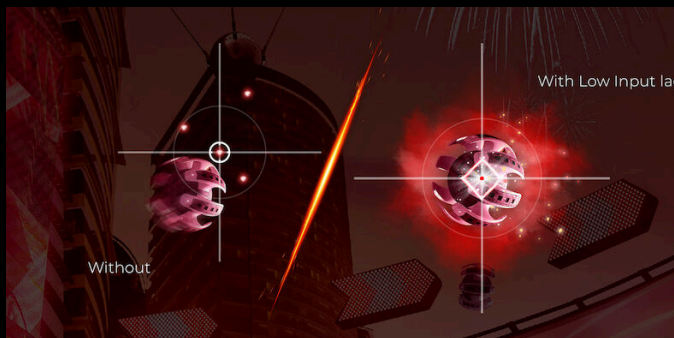

FLICKER FREE

AOC Flicker-Free Technology utilises a DC (Direct Current) backlight panel, reducing flickering light levels. With eye strain and fatigue absolutely minimized, feel free to enjoy those long, intense gaming sessions in comfort!