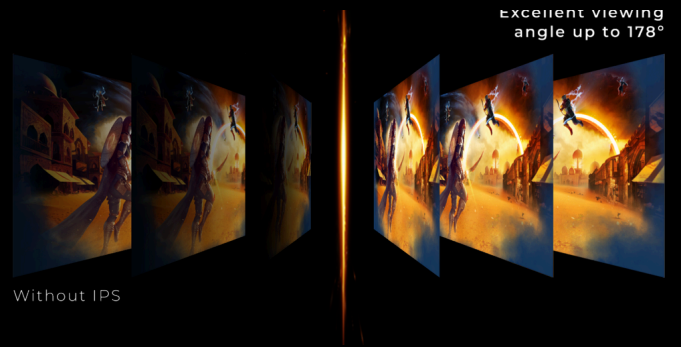

1MS RESPONSTID GTG - GRÅ-TIL-GRÅ

GtG betyr Grå-til-grå og representerer hvor lang tid det tar for én piksel å skifte mellom et grått nivå til det neste. I spill teller hvert millisekund og kan være forskjellen mellom å treffe eller bomme på et skudd. Rask responstid eliminerer også skygger og bevegelsesuskarphet.