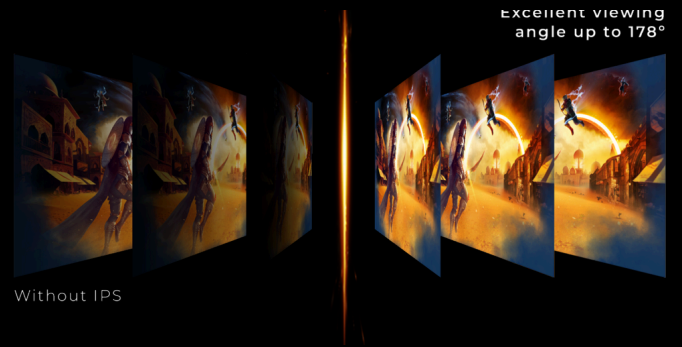

1MS RESPONSE TIME GTG - GREY-TO-GREY

GtG stands for Grey-To-Grey and represents how long it takes for one pixel to change between one gray level to the next. In gaming, every millisecond counts and can be the differentiator between hitting or missing a shot. Fast response time also eliminates ghosting and motion blur.