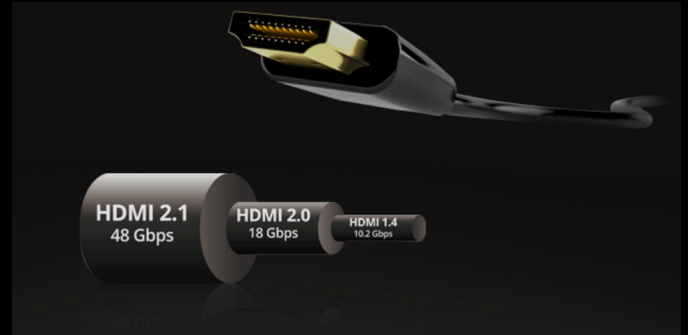

LOW INPUT LAG

Unleash your reflexes by switching to the AOC Low Input Lag mode. Forget graphical frills: this mode rewires the monitor in favour of raw response time, giving the ultimate edge in hair trigger stand offs.