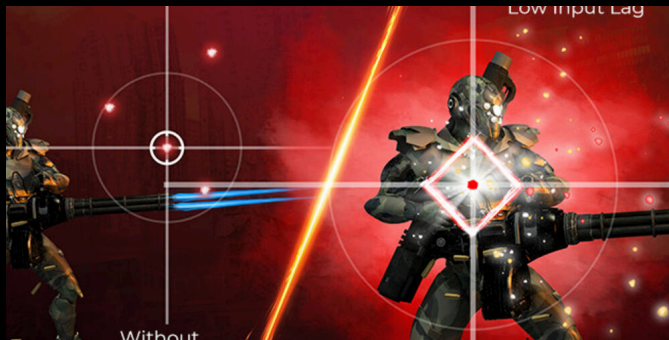

LOW INPUT LAG

Unleash your reflexes by switching to the AOC Low Input Lag mode. Forget graphical frills: this mode rewires the monitor in favour of raw response time, giving the ultimate edge in hair trigger stand offs.