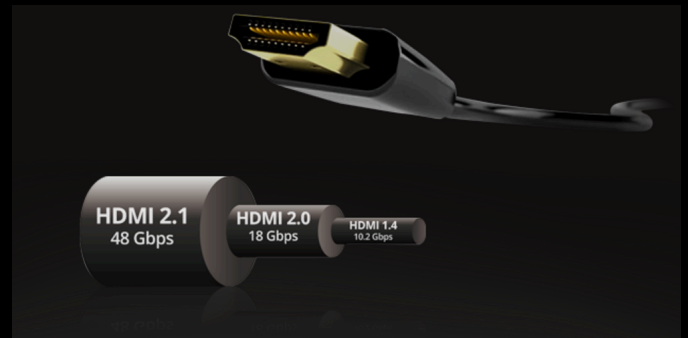

LOW INPUT LAG

Unleash your reflexes by switching to the AOC Low Input Lag mode. Forget graphical frills: this mode rewires the monitor in favour of raw response time, giving the ultimate edge in hair trigger stand offs.