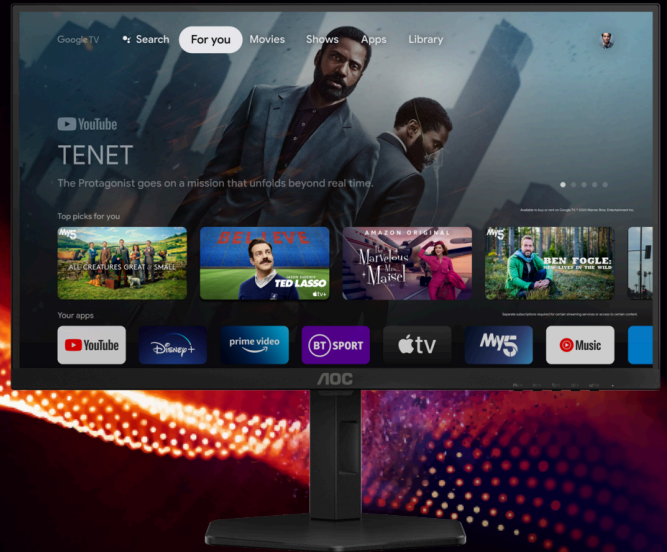

AGON
BY AOC

NEXT-LEVEL SMART GAMING MONITOR

POWERED BY
Q27G4XY

Introducing the Q27G4XY Google TV OS, a fusion of gaming excellence and cutting-edge technology. Dive into yourself in a visual spectacle with QHD resolution, providing outstanding images that redefine your gaming encounters. Fast VA technology takes center stage, delivering outstanding performance in color reproduction and contrast ratio that elevates your gaming experience and offers top-tier gaming setup with superior solution for all-round gamers. With a highly responsive 180Hz refresh rate and 1ms GtG response time, every frame isn't just visible but striking, providing a competitive edge.

HDMI

HEIGHT ADJUSTABLE STAND

Raise or lower the screen to suit each individual's height and seating preferences. The easy-to-adjust stand ensures hours of comfort.

AOC G-MENU

AOC G-Menu is a free tool that you can install on your PC to have complete customization paired with maximum convenience.