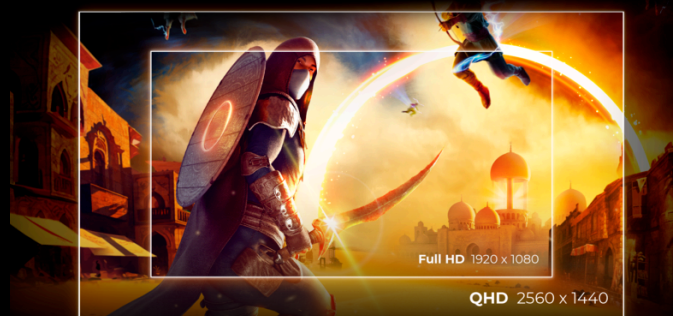

QHD RESOLUTION

With 2560 x 1440 resolution, Quad HD (QHD) offers superior picture quality and sharp imagery that reveals the finest details. The widescreen 16:9 aspect ratio provides plenty of space to spread out and work, plus allows you to enjoy games or movies in their original size.