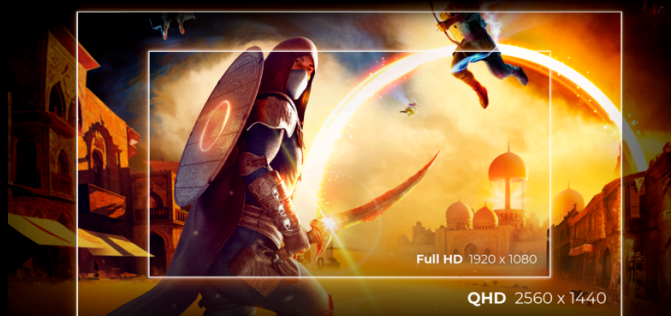

QHD RESOLUTION

With 2560 x 1440 resolution, Quad HD (QHD) offers superior picture quality and sharp imagery that reveals the finest details. The widescreen 16:9 aspect ratio provides plenty of space to spread out and work, plus allows you to enjoy games or movies in their original size.