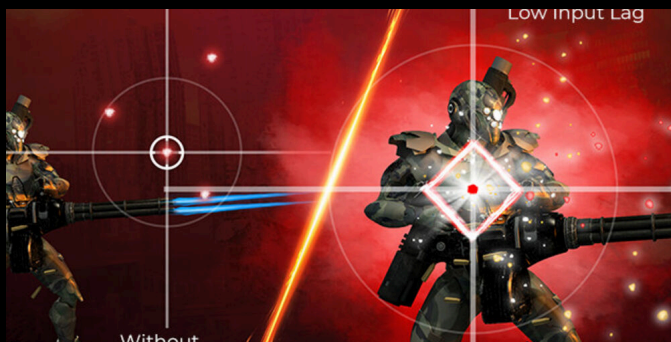

LOW INPUT LAG

Unleash your reflexes by switching to the AOC Low Input Lag mode. Forget graphical frills: this mode rewires the monitor in favour of raw response time, giving the ultimate edge in hair trigger stand offs.