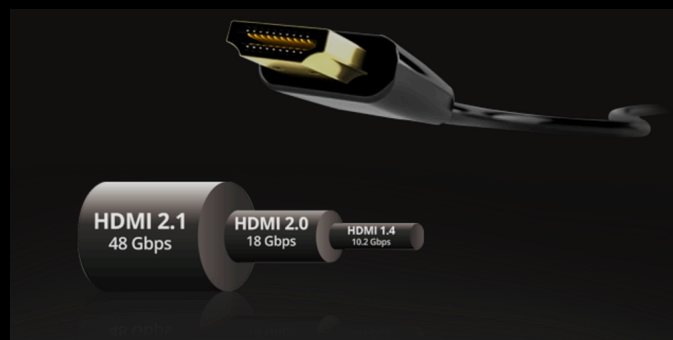

ADAPTIVE SYNC

Adaptive Sync aligns your monitor's vertical refresh rate with the frame rate delivered by your GPU, making your gameplay and casual gaming experience even more fluid by eliminating stuttering, tearing and judder. This feature is also useful when enjoying videos and other visual media, for a smoother entertainment.