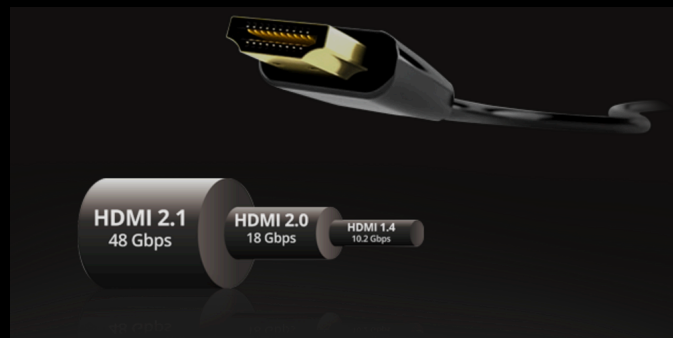

革命性升級介面 HDMI 2.1

HDMI 2.1將傳輸頻寬提升到驚人48Gbps，帶來更快的更新率及解析度，並PlayStation 5 和 Xbox Series X上原生4K 120Hz遊戲。DisplayPort支援更高規格的數位影音訊號及更新頻率，提供更高品質和穩定的視聽娛樂效果。