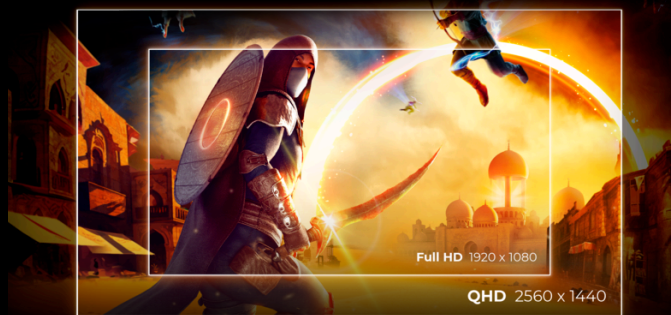

QHD RESOLUTION

With 2560 x 1440 resolution, Quad HD (QHD) offers superior picture quality and sharp imagery that reveals the finest details. The widescreen 16:9 aspect ratio provides plenty of space to spread out and work, plus allows you to enjoy games or movies in their original size.