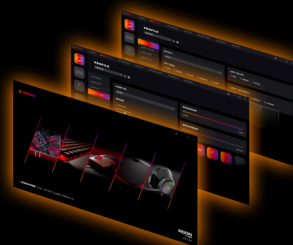

UNLEASH YOUR POTENTIAL

POWERED BY
Q27G4N

Introducing the Q27G4N, a fusion of gaming excellence and cutting-edge technology. Dive into yourself in a visual spectacle with QHD resolution, providing outstanding images that redefine your gaming encounters. Fast IPS technology takes center stage, delivering outstanding performance in color reproduction and contrast ratio that elevates your gaming experience and offers top-tier gaming setup with superior solution for all-round gamers. With a highly responsive 180Hz refresh rate and a rapid 1ms GtG response time, every frame isn't just visible but striking, providing a competitive edge.

- **HDMI**
- **GMENU**
- **Low Input Lag**
- **0.5ms MPRT - Moving Picture Response Time**
- **180Hz Refresh Rate**
- **QHD Resolution**

HDMI

HDMI (High-Definition Multimedia Interface) is supported by the current gaming consoles, current GPUs, set-top boxes, supporting the HDCP digital content protection system. HDMI 1.3-1.4b versions support up to 144 Hz refresh rate@1080p and 75 Hz@1440p, while HDMI 2.0-2.0b versions support 240Hz@1080p, 144Hz@1440p and 60 Hz@2160p (4K).

HDMI

GMENU

AOC G-Menu is a free tool that you can install on your PC to have complete customization paired with maximum convenience.

LOW INPUT LAG

Unleash your reflexes by switching to the AOC Low Input Lag mode. Forget graphical frills; this mode rewires the monitor in favour of raw response time, giving the ultimate edge in hair trigger stand offs.

QHD RESOLUTION

With 2560 x 1440 resolution, Quad HD (QHD) offers superior picture quality and sharp imagery that reveals the finest details. The widescreen 16:9 aspect ratio provides plenty of space to spread out and work, plus allows you to enjoy games or movies in their original size.