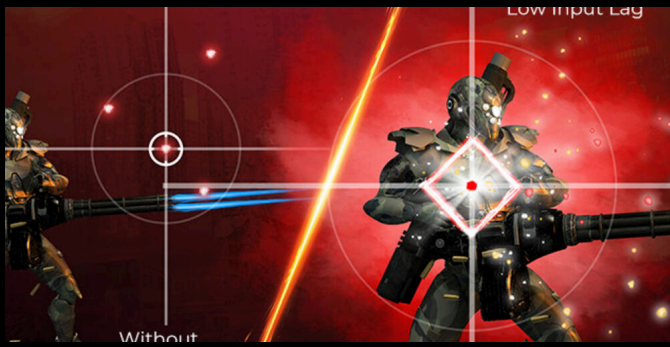

HDR500 TRUEBLACK

VESA Certified DisplayHDR™ 500 delivers a dramatically different visual experience. Unlike other “HDR-compatible” displays, true DisplayHDR™ 1000 provides impressive brightness, contrast, and colors. With local dimming and a peak brightness of up to 500 nits, images come to life with striking highlights and deeper, more nuanced blacks. It reproduces a broader palette of rich, new colors, delivering a visual experience that engages the senses.

ADAPTIVE SYNC

Adaptive Sync aligns your monitor's vertical refresh rate with the frame rate delivered by your GPU, making your gameplay and casual gaming experience even more fluid by eliminating stuttering, tearing and judder. This feature is also useful when enjoying videos and other visual media, for a smoother entertainment.

LOW INPUT LAG

Unleash your reflexes by switching to the AOC Low Input Lag mode. Forget graphical frills: this mode rewires the monitor in favour of raw response time, giving the ultimate edge in hair trigger stand offs.