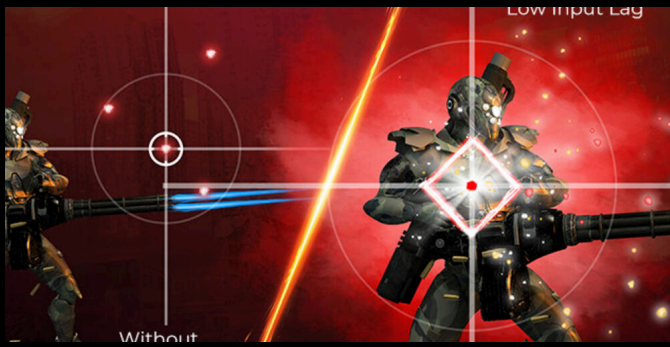

OPTIMIZED FOR UNPARALLELED VISUAL QUALITY

High Dynamic Range (HDR) displays deliver better contrast and color accuracy, as well as more vibrant colors, compared to Standard Dynamic Range (SDR) displays. The DisplayHDR True Black 500 variant is particularly tailored for OLED displays, representing a major advancement in visual technology. Leveraging the individual pixel dimming capability of OLED monitors, DisplayHDR True Black 500 delivers substantially deeper black levels, expanded dynamic range, and improved rise time, resulting in an incredible visual treat.

ADAPTIVE SYNC

Adaptive Sync aligns your monitor's vertical refresh rate with the frame rate delivered by your GPU, making your gameplay and casual gaming experience even more fluid by eliminating stuttering, tearing and judder. This feature is also useful when enjoying videos and other visual media, for a smoother entertainment.