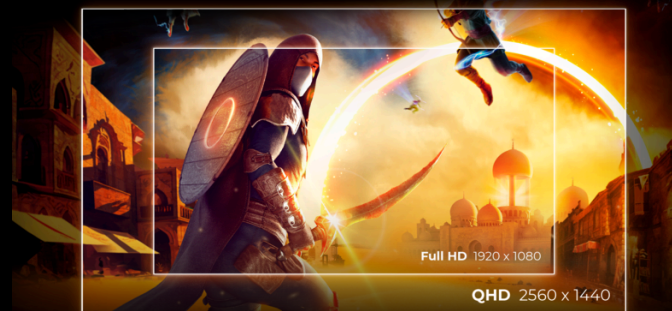

UNLEASH YOUR POTENTIAL

POWERED BY
Q27G4F

Immerse yourself in the ultimate gaming experience with the Q27G4XF 27" QHD monitor. Featuring a crisp 2560x1440 resolution, enjoy smooth gameplay with an ultra-fast 180Hz refresh rate and rapid 0.5ms response time MPRT. Its advanced IPS panel ensure stunning visuals and vibrant colors. Designed for gamers, it includes a height-adjustable eSports base for comfort during extended sessions and G-Menu software for customizable settings, making it the perfect choice to dominate any competition with style and precision.

With 2560 x 1440 resolution, Quad HD (QHD) offers superior picture quality and sharp imagery that reveals the finest details. The widescreen 16:9 aspect ratio provides plenty of space to spread out and work, plus allows you to enjoy games or movies in their original size.