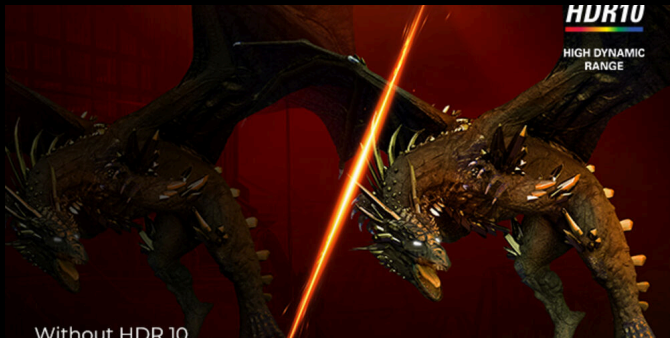

LIVE THE GAME AT ITS BEST WITH HDR10

HDR10 is here to enhance picture quality even further, improving the synchronization of your GPU or your console with the monitor. This creates a more realistic, immersive, and smooth gaming experience: You'll feel like stepping in the game, frame by frame.