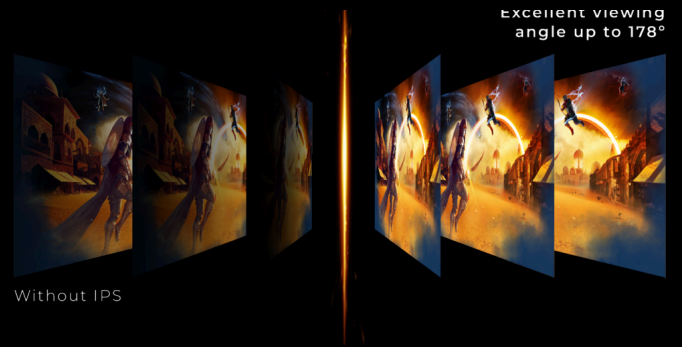

เวลาตอบสนอง 1MS GTG - GREY-TO-GREY

GtG ย่อมาจาก Grey-To-Grey และแสดงถึงระยะเวลาที่พิกเซลหนึ่งพิกเซลจะเปลี่ยนระหว่างระดับสีเทาหนึ่งไปยังระดับถัดไป ในการเล่นเกมต่างๆ มิลลิวินาทีที่มีค่าและสามารถเป็นตัวสร้างความแตกต่างระหว่างการตีหรือพลาดช็อต เวลาตอบสนองที่รวดเร็วยังช่วยกำจัดภาพซ้อนและภาพเบลออกจากการเล่นอีกด้วย