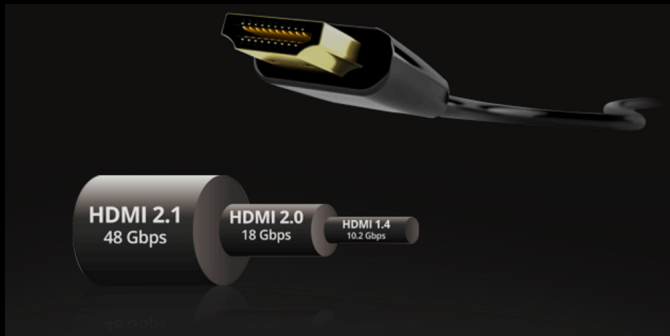

HDMI 2.1

The latest standard in HDMI technology further boosts higher refresh rates and resolution. This not only opens new doors for watching content, but also for gamers: HDMI 2.1 enables next generation consoles to reach their maximum performance.