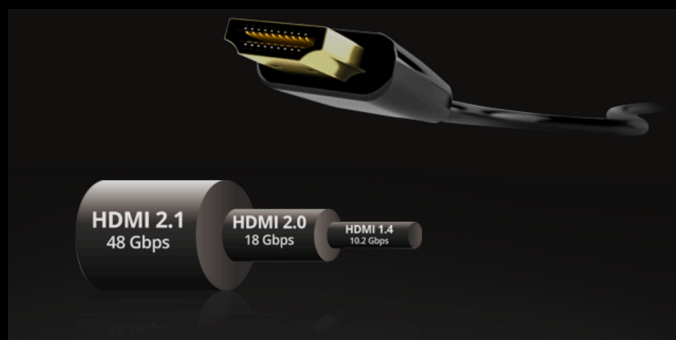

VESA CERTIFIED DISPLAYHDR™ 400

Even the lowest level of High Dynamic Range (HDR) feature poses a significant upgrade to common monitors. The peak luminance of 400 cd/m² enables your display to hone the picture quality with a manifold colour spectrum and more diverse contrast. The VESA-certificate ensures richness of detail and realistic portrayals of game and film worlds.

ADAPTIVE SYNC

Adaptive Sync aligns your monitor's vertical refresh rate with the frame rate delivered by your GPU, making your gameplay and casual gaming experience even more fluid by eliminating stuttering, tearing and judder. This feature is also useful when enjoying videos and other visual media, for a smoother entertainment.

QHD RESOLUTION

With 2560 x 1440 resolution, Quad HD (QHD) offers superior picture quality and sharp imagery that reveals the finest details. The widescreen 16:9 aspect ratio provides plenty of space to spread out and work, plus allows you to enjoy games or movies in their original size.

G-SYNC COMPATIBLE

Enable flawless picture quality by synchronising new generations of NVIDIA graphics cards* with this G-SYNC Compatible monitor. *Please refer to NVIDIA website for the complete list of GPUs working with G-SYNC Compatible monitors

HDMI 2.1

The latest standard in HDMI technology further boosts higher refresh rates and resolution. This not only opens new doors for watching content, but also for gamers: HDMI 2.1 enables next generation consoles to reach their maximum performance.