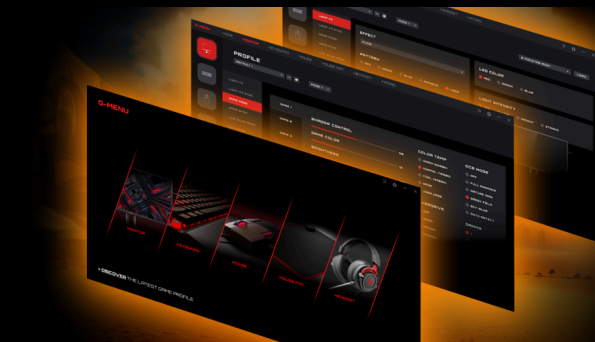

AOC G-MENU

AOC G-Menu is a free tool that you can install on your PC to have complete customization paired with maximum convenience.