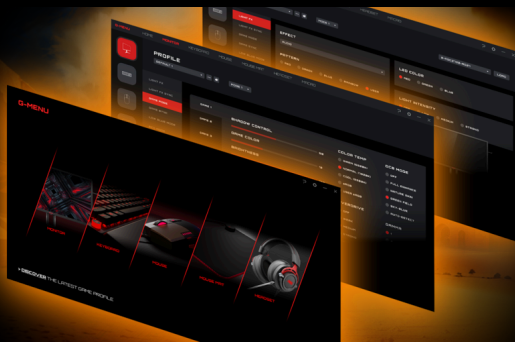

GMENU

AOC G-Menu is a free tool that you can install on your PC to have complete customization paired with maximum convenience.