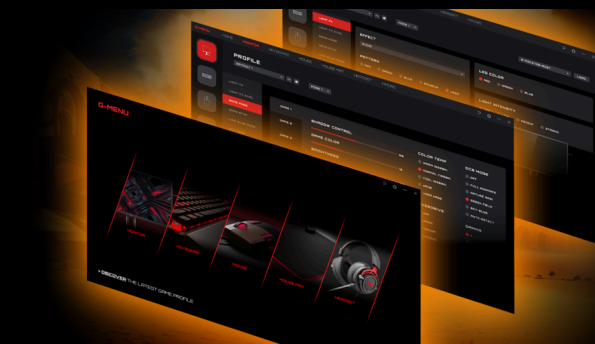

GMENU

AOC G-Menu is a free tool that you can install on your PC to have complete customization paired with maximum convenience.