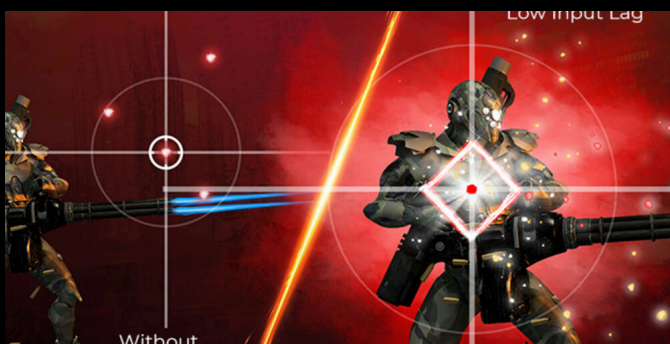

PICTURE BY PICTURE (PBP)

Picture by Picture is a feature that allows you to make use of multiple sources (e.g. from your laptop and desktop PC) simultaneously and display them on the same screen. Its commanding overview gives you more control and boosts your efficiency both while streaming, working and playing considerably.