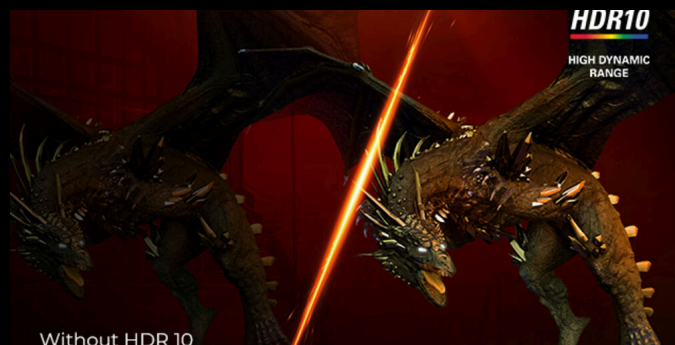

BECOME A GAMING-OPTIMIZED WEAPON FOR YOUR TEAM WITH 240HZ AND 0.03MS

With 240Hz monitors being the standard in professional e-sport tournaments and competitions, embrace team solidarity and enjoy an ultra-smooth experience with the incredible responsive of 240Hz and 0.03ms, honing your sharpness and gaming abilities to the next level, especially where optimal team collaboration is required.

ADAPTIVE SYNC

Adaptive Sync aligns your monitor's vertical refresh rate with the frame rate delivered by your GPU, making your gameplay and casual gaming experience even more fluid by eliminating stuttering, tearing and judder. This feature is also useful when enjoying videos and other visual media, for a smoother entertainment.

LIVE THE GAME AT ITS BEST WITH HDR10

HDR10 is here to enhance picture quality even further, improving the synchronization of your GPU or your console with the monitor. This creates a more realistic, immersive, and smooth gaming experience: You'll feel like stepping in the game, frame by frame.

PICTURE BY PICTURE (PBP)

Picture by Picture is a feature that allows you to make use of multiple sources (e.g. from your laptop and desktop PC) simultaneously and display them on the same screen. Its commanding overview gives you more control and boosts your efficiency both while streaming, working and playing considerably.

LOW INPUT LAG

Unleash your reflexes by switching to the AOC Low Input Lag mode. Forget graphical frills: this mode rewires the monitor in favour of raw response time, giving the ultimate edge in hair trigger stand offs.