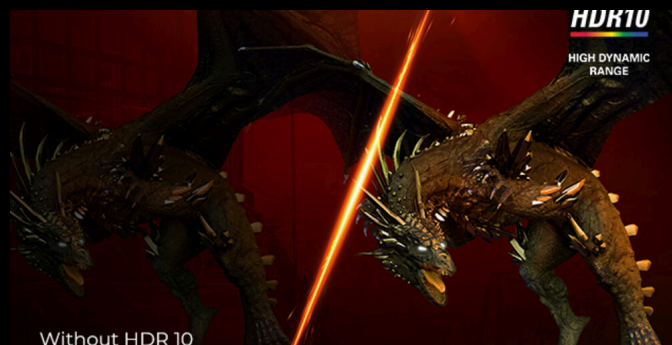

LIVE THE GAME AT ITS BEST WITH HDR10

HDR10 is here to enhance picture quality even further, improving the synchronization of your GPU or your console with the monitor. This creates a more realistic, immersive, and smooth gaming experience: You'll feel like stepping in the game, frame by frame.