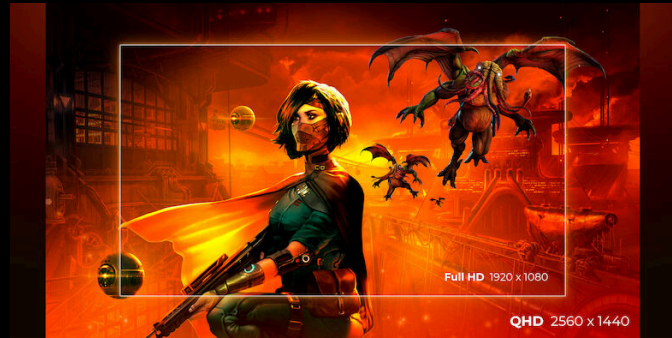

HEIGHT ADJUSTABLE STAND

Raise or lower the screen to suit each individual's height and seating preferences. The easy-to-adjust stand ensures hours of comfort.

QHD RESOLUTION

With 2560 x 1440 resolution, Quad HD (QHD) offers superior picture quality and sharp imagery that reveals the finest details. The widescreen 16:9 aspect ratio provides plenty of space to spread out and work, plus allows you to enjoy games or movies in their original size.

180HZ REFRESH RATE

Competitive and intense gaming demands the best technology to ensure lag-free, smoother gaming. This AGON by AOC monitor features a 180Hz refresh rate, making it 3x faster than a standard display. A lower frame rate can make enemies appear to jump from spot to spot on the screen, making them very difficult targets to hit. A 180Hz frame rate restores those critical missing images back onto the screen, revealing enemy movements in ultra-smooth motion, letting you more easily target. With this AGON by AOC gaming monitor, you won't have to put up with input-lag and screen tearing.