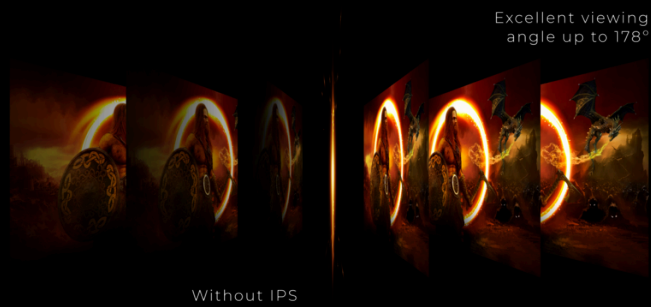

IPS WIDE VIEW

The Q27G2S/EU sports a 27" IPS-panel with a QHD 2K resolution to display your favourite game with captivating graphics. A rapid refresh rate of 165Hz, a response time of 1ms MPRT and G-Sync compatibility ensure the clear images can be upheld no matter how riotous your in-game teamfights become!

- **QHD Resolution**
- **IPS Panel**
- **165Hz Refresh Rate**
- **Height adjustable Stand**
- **Pivot function**
- **Low Input Lag**

QHD RESOLUTION

With 2560 x 1440 resolution, Quad HD (QHD) offers superior picture quality and sharp imagery that reveals the finest details. The widescreen 16:9 aspect ratio provides plenty of space to spread out and work, plus allows you to enjoy games or movies in their original size.

QHD 2560 x 1440

IPS PANEL

IPS panel ensures an excellent viewing experience with lifelike yet brilliant and accurate colours. Colours look consistent no matter from which angle you look at the display

165HZ REFRESH RATE

HEIGHT ADJUSTABLE STAND

Raise or lower the screen to suit each individual's height and seating preferences. The easy-to-adjust stand ensures hours of comfort.

PIVOT FUNCTION

Thanks to its pivot function, your monitor can be rotated by 180° from landscape into portrait mode, especially useful for desktop publishing.