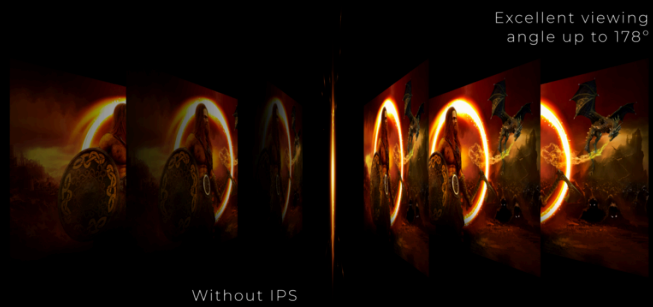

ADJUSTABLE
STAND

IPS WIDE VIEW

The Q27G2S/EU sports a 27" IPS-panel with a QHD 2K resolution to display your favourite game with captivating graphics. A rapid refresh rate of 165Hz, a response time of 1ms MPRT and G-Sync compatibility ensure the clear images can be upheld no matter how riotous your in-game teamfights become!

- **QHD Resolution**
- **IPS Panel**
- **165Hz Refresh Rate**
- **Height adjustable Stand**
- **Pivot function**
- **Low Input Lag**

QHD RESOLUTION

With 2560 x 1440 resolution, Quad HD (QHD) offers superior picture quality and sharp imagery that reveals the finest details. The widescreen 16:9 aspect ratio provides plenty of space to spread out and work, plus allows you to enjoy games or movies in their original size.

QHD 2560 x 1440

IPS PANEL

IPS panel ensures an excellent viewing experience with lifelike yet brilliant and accurate colours. Colours look consistent no matter from which angle you look at the display

165HZ REFRESH RATE

HEIGHT ADJUSTABLE STAND

Raise or lower the screen to suit each individual's height and seating preferences. The easy-to-adjust stand ensures hours of comfort.

PIVOT FUNCTION

Thanks to its pivot function, your monitor can be rotated by 180° from landscape into portrait mode, especially useful for desktop publishing.