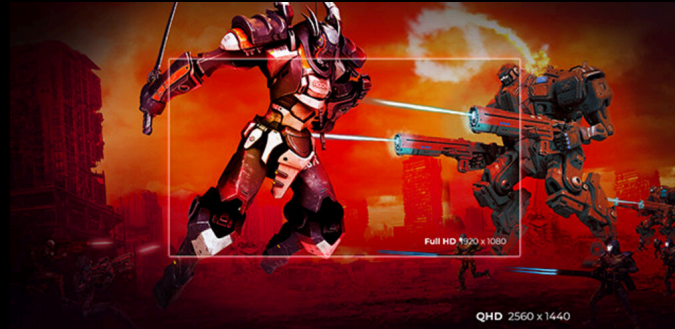

WAKTU RESPONS 1 MD GTG - ABU-ABU KE ABU-ABU

GtG adalah singkatan dari Grey-To-Grey dan menunjukkan berapa lama waktu yang dibutuhkan satu piksel untuk berubah antara satu tingkat abu-abu ke tingkat berikutnya. Dalam bermain game, setiap milidetik berarti dan dapat menjadi pembeda antara memukul atau meleset. Waktu respons yang cepat juga menghilangkan ghosting dan motion blur.