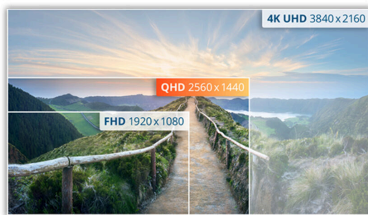

## 27" 100Hz QHD Monitor

Technology fun in one place! Q27B3M2 is a 27 inch monitor with 3 sided frameless, adaptive Sync, 100Hz, and 4ms response time. QHD (2560 x 1440) resolution allows you to view more an incredible amount of detail, resulting in visuals that are crisp and vivid. Whether editing photos, videos, or watching movies, Quad HD gives you clarity and quality.

### QHD Resolution

With 2560 x 1440 resolution, Quad HD (QHD) offers superior picture quality and sharp imagery that reveals the finest details. The widescreen 16:9 aspect ratio provides plenty of space to spread out and work, plus allows you to enjoy games or movies in their original size.

## DISPLAY INFORMATION

Screen size (inch)	27.0
Pixel Pitch (mm)	0.2331
Panel resolution	2560x1440
Panel type	VA
Response time GtG	4 ms
Static contrast ratio	4000:1
Dynamic contrast ratio	20M:1
Viewing angle (CR10)	178/178
Display colours	16.7 Million
Brightness in nits	250 cd/m <sup>2</sup>