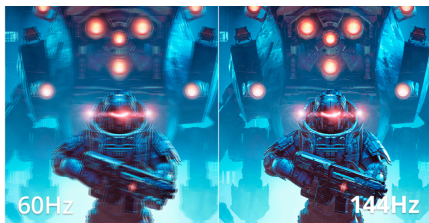

Features

144Hz Refresh Rate

Equip yourself with twice the frame rate of other monitors and say goodbye to image stuttering and blurry motion. With a 144Hz refresh rate every frame is rendered sharply and in smooth succession, so you can line up your shots accurately and appreciate high speed races in all their glory.