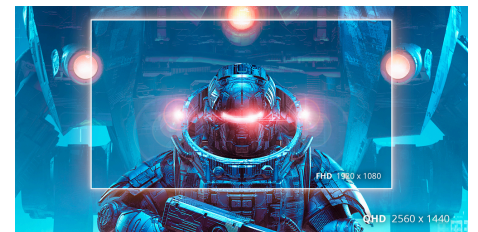

QHD Resolution

With 2560 x 1440 resolution, Quad HD (QHD) offers superior picture quality and sharp imagery that reveals the finest details. The widescreen 16:9 aspect ratio provides plenty of space to spread out and work, plus allows you to enjoy games or movies in their original size.