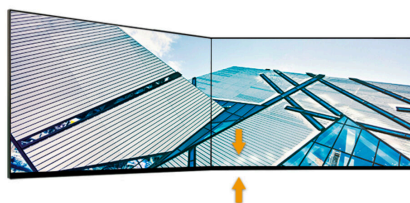

27" QHD 100Hz Monitor

Q27B36H is a 27" three-side frameless monitor equipped with a QHD IPS panel for an amazing viewing experience. This display also offers an incredible 100Hz refresh rate, 1ms MPRT response time, and HDR10 features to guarantee the clarity and quality for your work and play. Furthermore, its Flicker-free technology and Low Blue Mode could prevent you from the harmful radiation during working hours.

Features

QHD Resolution

With 2560 x 1440 resolution, Quad HD (QHD) offers superior picture quality and sharp imagery that reveals the finest details. The widescreen 16:9 aspect ratio provides plenty of space to spread out and work, plus allows you to enjoy games or movies in their original size.

Upgraded 3-Sided Frameless

Embrace the limitless potential of the new upgraded 3-sided frameless, maximising viewing size with bezels more narrow than ever before to create the pinnacle of beauty, form, and function. Harness the full potential of this new feature by using it as part of a multi-monitor setup, where you can experience unrivalled seamlessness and elegance between screens.

IPS Panel

IPS panel ensures an excellent viewing experience with lifelike yet brilliant and accurate colours. Colours look consistent no matter from which angle you look at the display

Adaptive sync

Adaptive Sync aligns your monitor's vertical refresh rate with the frame rate delivered by your GPU, making your gameplay and casual gaming experience even more fluid by eliminating stuttering, tearing and judder. This feature is also useful when enjoying videos and other visual media, for a smoother entertainment.