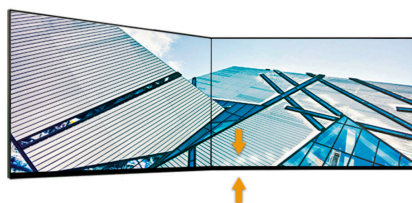

27" QHD 100Hz Monitor

Q27B36H is a 27" three-side frameless monitor equipped with a QHD IPS panel for an amazing viewing experience. This display also offers an incredible 100Hz refresh rate, 1ms MPRT response time, and HDR10 features to guarantee the clarity and quality for your work and play. Furthermore, its Flicker-free technology and Low Blue Mode could prevent you from the harmful radiation during working hours.

Features

QHD Resolution

With 2560 x 1440 resolution, Quad HD (QHD) offers superior picture quality and sharp imagery that reveals the finest details. The widescreen 16:9 aspect ratio provides plenty of space to spread out and work, plus allows you to enjoy games or movies in their original size.

1ms MPRT Response Time

The AOC monitor with 1ms MPRT Response reduces significantly the motion blur, making fast-paced action look crisp and clear, providing an edge in reaction-sensitive games. More than speed, the AOC monitor with a 1ms MPRT is a seamless, fluid motion that immerses you in the virtual world. Whether navigating through a fast-paced racing game or engaged in a high-stakes battle, every millisecond counts.

Upgraded 3-Sided Frameless

Embrace the limitless potential of the new upgraded 3-sided frameless, maximising viewing size with bezels more narrow than ever before to create the pinnacle of beauty, form, and function. Harness the full potential of this new feature by using it as part of a multi-monitor setup, where you can experience unrivalled seamlessness and elegance between screens.