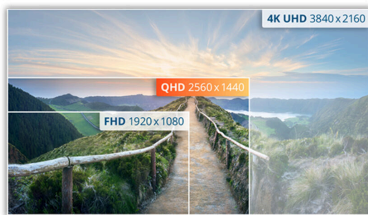

27" QHD 100Hz Monitor

Q27B36H is a 27" three-side frameless monitor equipped with a QHD IPS panel for an amazing viewing experience. This display also offers an incredible 100Hz refresh rate, 1ms MPRT response time, and HDR10 features to guarantee the clarity and quality for your work and play. Furthermore, its Flicker-free technology and Low Blue Mode could prevent you from the harmful radiation during working hours.

Features

QHD Resolution

With 2560 x 1440 resolution, Quad HD (QHD) offers superior picture quality and sharp imagery that reveals the finest details. The widescreen 16:9 aspect ratio provides plenty of space to spread out and work, plus allows you to enjoy games or movies in their original size.