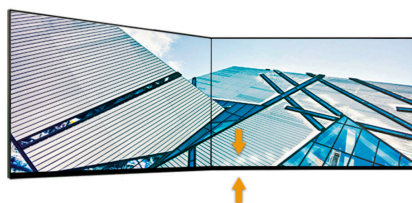

27" QHD Monitor

Q27B30S3 is a 27" upgraded three-side frameless monitor equipped with a QHD IPS panel for an amazing viewing experience. This display also offers an incredible 120Hz refresh rate, 1ms MPRT response time, and HDR10 features to guarantee the clarity and quality for your work and play. Furthermore, its Flicker-free technology and Low Blue Mode could prevent you from the harmful radiation during working hours.

Features

QHD Resolution

With 2560 x 1440 resolution, Quad HD (QHD) offers superior picture quality and sharp imagery that reveals the finest details. The widescreen 16:9 aspect ratio provides plenty of space to spread out and work, plus allows you to enjoy games or movies in their original size.

Upgraded 3-Sided Frameless

Embrace the limitless potential of the new upgraded 3-sided frameless, maximising viewing size with bezels more narrow than ever before to create the pinnacle of beauty, form, and function. Harness the full potential of this new feature by using it as part of a multi-monitor setup, where you can experience unrivalled seamlessness and elegance between screens.

IPS Panel

IPS panel ensures an excellent viewing experience with lifelike yet brilliant and accurate colours. Colours look consistent no matter from which angle you look at the display

Adaptive sync

Adaptive Sync aligns your monitor's vertical refresh rate with the frame rate delivered by your GPU, making your gameplay and casual gaming experience even more fluid by eliminating stuttering, tearing and judder. This feature is also useful when enjoying videos and other visual media, for a smoother entertainment.