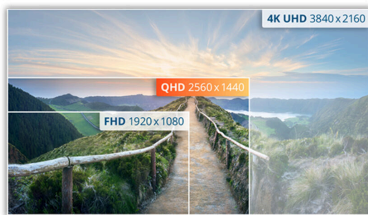

27" QHD Monitor

Q27B30S3 is a 27" upgraded three-side frameless monitor equipped with a QHD IPS panel for an amazing viewing experience. This display also offers an incredible 120Hz refresh rate, 1ms MPRT response time, and HDR10 features to guarantee the clarity and quality for your work and play. Furthermore, its Flicker-free technology and Low Blue Mode could prevent you from the harmful radiation during working hours.

Features

QHD Resolution

With 2560 x 1440 resolution, Quad HD (QHD) offers superior picture quality and sharp imagery that reveals the finest details. The widescreen 16:9 aspect ratio provides plenty of space to spread out and work, plus allows you to enjoy games or movies in their original size.